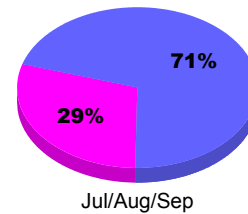

Gender Comparison 2011-2012

Jul/Aug/Sep

Legend: Male (Blue), Female (Magenta)